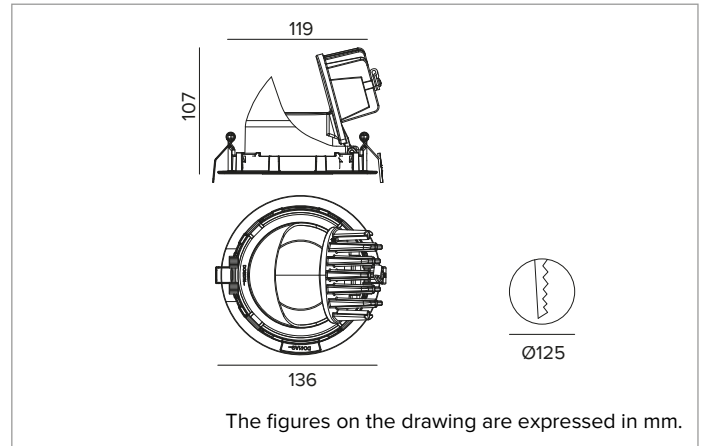

1T9297EL | CCTEVO EXTRACTABLE 125

Recessed extractable LED projector

	3500K	H(m)	D(m)	Emax(lx)		
	Ra90		29°			
	Fixture Power	21W	1	0.52	6600	
	Source Flux	2356lm	2	1.03	1650	
	Fixture Flux	1896lm	3	1.55	733	
	Efficacy	92lm/W	4	2.06	412	
TS1331	Imax=2801cd/klm	Imax	6600cd	5	2.58	264

CCT nominal: 3500K

Lifetime (L80/B10): >50000h tq +25°C

ILLUMINOTECHNICAL CHARACTERISTICS

FL - precision optics with a black silicone cut off ring. Version with a transparent PMMA lens. UGR<19 (EN 12464-1).

Optic: LENS

Beam angles: FL

Optical efficiency: 80%

Fixture flux: 1896lm

Luminous efficacy: 92lm/W

Photobiological safety: Compliant with RG1 low risk group

MECHANICAL CHARACTERISTICS

Die-cast black painted anodised aluminium body and dissipator. Friction rotation system on hinges with adjustability of the fixture from -25°/+75° on a vertical plane and can be manually aimed to 355° on a horizontal plane. Trim version with an integrated black ring.

Colour and finish: Deep black

Weight: 0.7Kg

Degree of protection: IP20 for recessed part

Degree of protection: IP40 for exposed part

ELECTRICAL CHARACTERISTICS

Integrated electronic ON-OFF driver.

Fixture Power: 21W