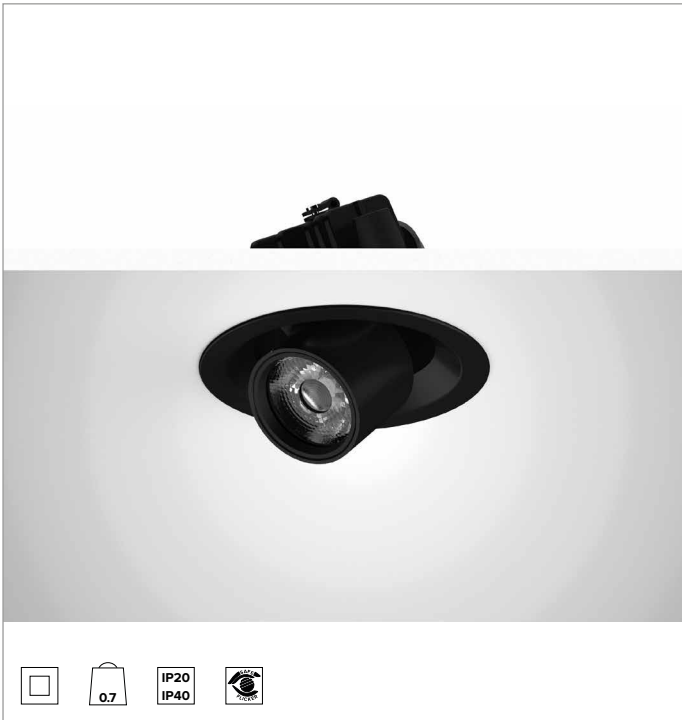

1T9297EL | CCTEVO EXTRACTABLE 125

Recessed extractable LED projector

	3500K	H(m)	D(m)	Emax(lx)		
	Ra90		29°			
	Fixture Power	21W	1	0.52	6600	
	Source Flux	2356lm	2	1.03	1650	
	Fixture Flux	1896lm	3	1.55	733	
	Efficacy	92lm/W	4	2.06	412	
TS1331	Imax=2801cd/klm	Imax	6600cd	5	2.58	264

CCT nominal: 3500K

Lifetime (L80/B10): >50000h tq +25°C

ILLUMINOTECHNICAL CHARACTERISTICS

FL - precision optics with a black silicone cut off ring. Version with a transparent PMMA lens. UGR<19 (EN 12464-1).

Optic: LENS

Beam angles: FL

Optical efficiency: 80%

Fixture flux: 1896lm

Luminous efficacy: 92lm/W

Photobiological safety: Compliant with RG1 low risk group

MECHANICAL CHARACTERISTICS

Die-cast black painted anodised aluminium body and dissipator. Friction rotation system on hinges with adjustability of the fixture from -25°/+75° on a vertical plane and can be manually aimed to 355° on a horizontal plane. Trim version with an integrated black ring.

Colour and finish: Deep black

Weight: 0.7Kg

Degree of protection: IP20 for recessed part

Degree of protection: IP40 for exposed part

ELECTRICAL CHARACTERISTICS

Integrated electronic ON-OFF driver.

Fixture Power: 21W